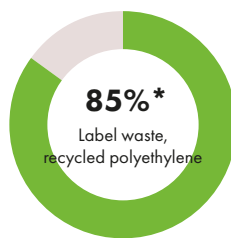

UPM ProFi Terra 127
(hollow)