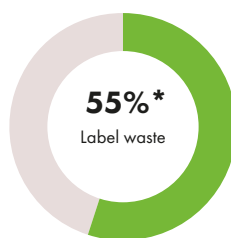

Recycled Materials

* Approx recycled content

UPM ProFi Deck 150
(hollow)