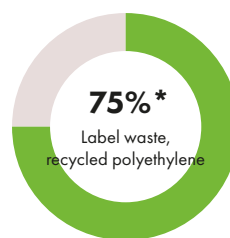

UPM ProFi Piazza S1 & S2 (solid)