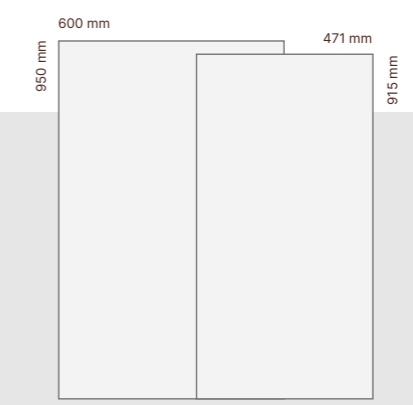

Juglans

50 LVRH 3088
604 × 151 × 8 mm

**Defined by the
details of nature**

NATURALS
Collection

Tile 4V series

Jura

50 LVTE 1907
915 × 471 × 8 mm

Tile series

950 × 600 × 8,8 mm
915 × 471 × 8 mm

Tile 4V series

Everest

50 LVTE 1901
915 × 471 × 8 mm

Tile 4V series

Thabor

50 LVTE 1903
915 × 471 × 8 mm

FOREST STAIRS

Tile 4V series

Matterhorn

50 LVTE 1905
915 × 471 × 8 mm

Tile 4V series

Canyon

50 LVTE 1906
915 × 471 × 8 mm

Megatile 4V series

Aneto