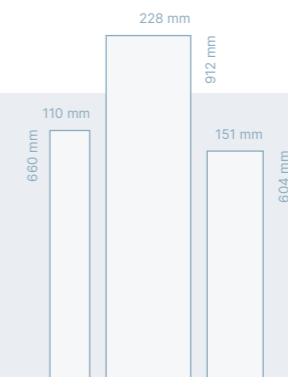

50 LVPE 858
1220 × 182 × 8 mm

HB E series

Aurora

50 LVRH 2756
604 × 151 × 8 mm

Herringbone series

660 × 110 × 8 mm
604 × 151 × 8 mm
912 × 228 × 8 mm

Plint 70 MS09 2554

WB MB E series